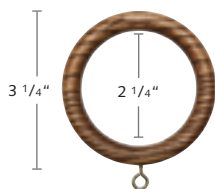

1345WRI-XX
Valencia Wood Ring
$2.53 ea.