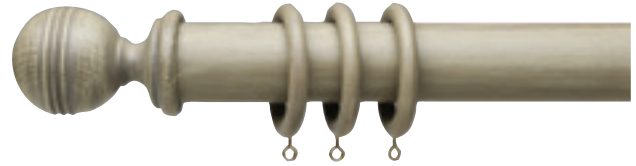

58 Stone Smooth Pole with Ringed Ball Finial