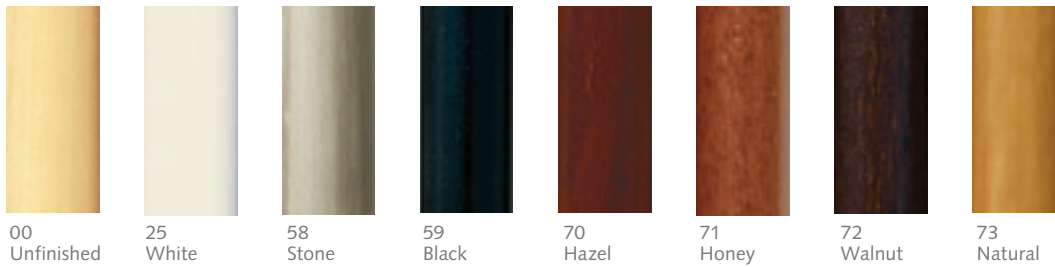

1135RED-XX
Redondo Finial
\$47.34 ea.

1135MOS-XX
Mossa Finial
\$49.31 ea.

WOOD - 1 3/8" Seville

1 3/4" VALENCIA POLES | **1 3/8" SEVILLE POLES** | 2" CORDOBA POLES | 2 3/4" GRANADA POLES | TRAVERSING

Available Finishes XX = finish color

00 Unfinished 25 White 58 Stone 59 Black 70 Hazel 71 Honey 72 Walnut 73 Natural

1 3/8" Seville Brackets, Ring, Holdback and Batons

1235CYL-XX
Cylinder Bracket
\$13.30 ea.

1235CLA-XX
Classic Open Bracket
\$15.81 ea.

00 Unfinished	25 White	37 Sand Gold Antiqued* Smooth Poles Only	45 Leather Antiqued* Smooth Poles Only	58 Stone Smooth Poles Only	59 Black	70 Hazel	71 Honey	72 Walnut	73 Natural
------------------	-------------	--	--	-------------------------------------	-------------	-------------	-------------	--------------	---------------