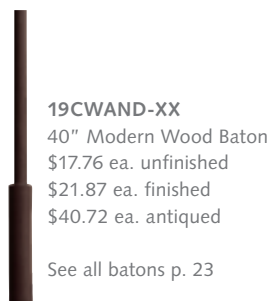

19CWAND-XX
40" Modern Wood Baton
$17.76 ea. unfinished
$21.87 ea. finished
$40.72 ea. antiqued

See all batons p. 23