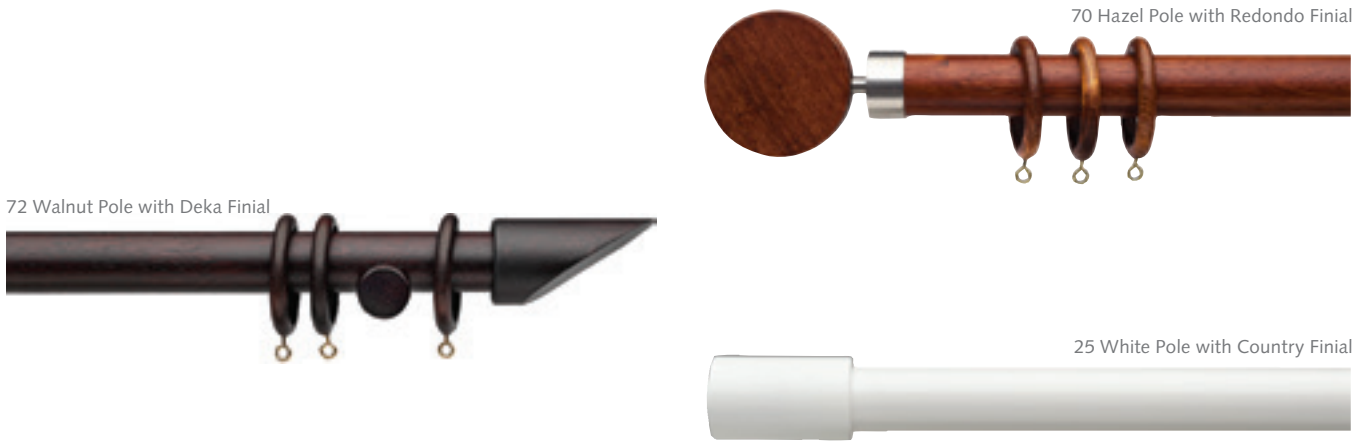

1 3/4" VALENCIA POLES | **1 3/8" SEVILLE POLES** | 2" CORDOBA POLES | 2 3/4" GRANADA POLES | TRAVERSING