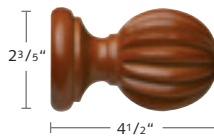

1051RSW-XX
2" Routed Smooth
Stock Length: 14'
\$17.64/ft. unfinished
\$22.97/ft. finished
\$29.86/ft. antiqued

1051RRW-XX
2" Routed Reeded
Stock Length: 14'
Not available in finishes 37, 45 or 58
\$21.09/ft. unfinished
\$25.10/ft. finished

MOTORIZED
PAGE 91

2" Cordoba Finials

1151SMO-XX
Smooth Ball Finial
\$26.56 ea. unfinished
\$34.94 ea. finished

1151RIN-XX
Ringed Ball Finial
\$27.64 ea. unfinished
\$35.15 ea. finished
\$50.13 ea. antiqued