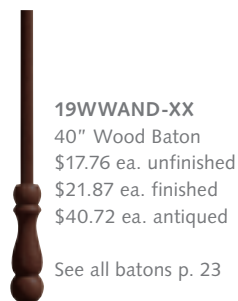

19WWAND-XX
40" Wood Baton
$17.76 ea. unfinished
$21.87 ea. finished
$40.72 ea. antiqued

See all batons p. 23