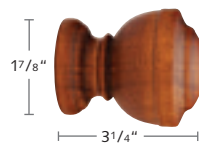

Valencia Collection

1 3/4" Wood Pole Sets

Recommended weight is 4 lbs/ft. depending on application.

Ash wood from France gives this collection a beautifully grained appearance.

1045SWO-XX
1 3/4" Smooth Wood Pole
Stock Length: 8'
\$33.93/ft.

1 3/4" Valencia Bracket & Ring

1245WBR-XX
Valencia Wall Bracket
\$36.16 ea.

1345WRI-XX
Valencia Wood Ring
\$2.53 ea.

Seville Collection

1 3/8" Wood Pole Sets

Recommended weight is 4 lbs/ft. depending on application.

1035SWO-XX
1 3/8" Smooth Wood Pole
Stock Length: 13'
\$7.09/ft.

1 3/8" Seville Finials

1135WEN-XX
End Cap Finial
\$6.36 ea.

1135BOL-XX
Bola Finial
\$8.96 ea.

1135ODI-XX
Odiseia Finial
\$22.11 ea.

1135CAL-XX
Calice Finial
\$23.96 ea.