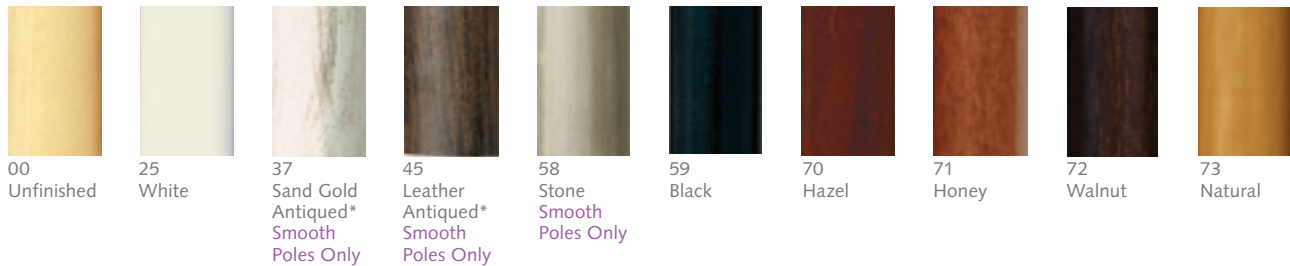

2" Cordoba Available Finishes XX = finish color / *Not all components are stocked in Antiqued finishes. Please call for availability.