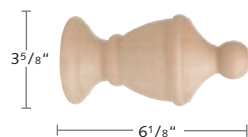

1172TRA-XX
Traditional Finial
$58.61 ea.