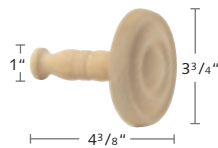

1272WBR-00
Wood Bracket
\$31.72 ea.

1272EUR-00
Euro Wood Bracket
\$37.79 ea.

1272WIM-00
Open Inside Mount Bracket
\$35.71 ea.

1372WRI-00
Wood Ring w/ Eyelet
\$14.91 ea.

14WLSHI-00
Wood Rosette
w/ Carved Post
\$22.18 ea.

19WWAND-00
Wood Baton
Length: 40"
\$17.76 ea. unfinished
\$21.87 ea. finished
See all batons p. 23

1172TRA-XX
Traditional Finial
\$58.61 ea.

1172TUD-XX
Tudor Finial
\$54.10 ea.

1172WIN-XX
Windsor Finial
\$78.10 ea.