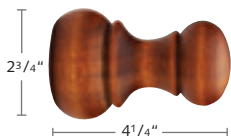

1151CAM-XX
Campina Finial
$37.26 ea. unfinished
$55.41 ea. finished