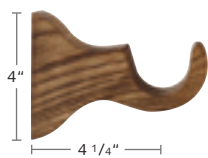

1 3/4" Valencia Bracket & Ring

1245WBR-XX
Valencia Wall Bracket
$36.16 ea.