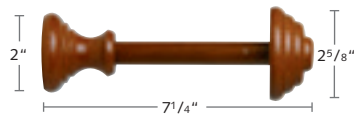

16WHOLD-XX
Wood Holdback
$17.41 ea.

See all batons p. 23

See all batons p. 23