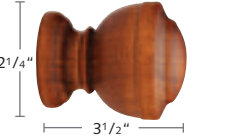

1151CAL-XX
Calice Finial
$29.30 ea. unfinished
$42.89 ea. finished