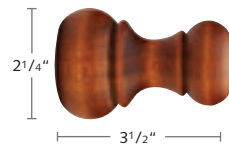

Valencia Collection

1 3/4" Wood Pole Sets

Recommended weight is 4 lbs/ft. depending on application.

Ash wood from France gives this collection a beautifully grained appearance.

1045SWO-XX
1 3/4" Smooth Wood Pole
Stock Length: 8'
\$33.93/ft.

1 3/4" Valencia Bracket & Ring

1245WBR-XX
Valencia Wall Bracket
\$36.16 ea.

1345WRI-XX
Valencia Wood Ring
\$2.53 ea.

Seville Collection

1 3/8" Wood Pole Sets

Recommended weight is 4 lbs/ft. depending on application.

1035SWO-XX
1 3/8" Smooth Wood Pole
Stock Length: 13'
\$7.09/ft.

1 3/8" Seville Finials

1135WEN-XX
End Cap Finial
\$6.36 ea.

1135BOL-XX
Bola Finial
\$8.96 ea.

1135ODI-XX
Odiseia Finial
\$22.11 ea.

1135CAL-XX
Calice Finial
\$23.96 ea.