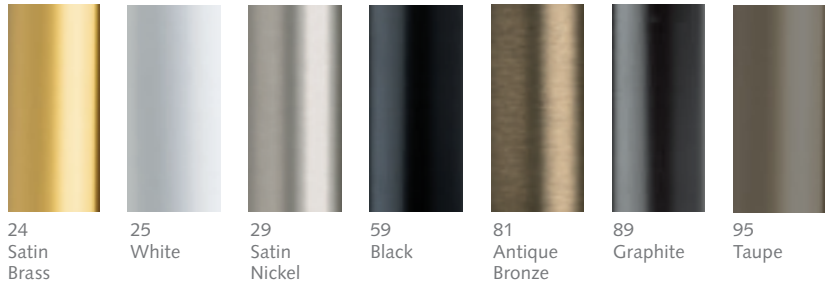

Available Finishes XX = finish color

ASSEMBLED PRICING includes rail, end cap finial, carriers, end stop, masters, brackets and 36" fiberglass baton (see all batons p. 23). Indicate pinch pleat or Ripplefold.