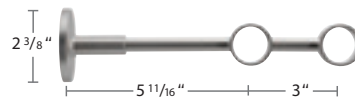

B122920-XX
Swivel Elbow
\$147.54 ea.

2020SPL-23
Splice
\$12.70 ea.

Dresden Collection

1 1/8" Brass Pole Sets with Finials or a French Return

Recommended weight is 4 lbs/ft. depending on application.

Available Finishes XX = finish color

METAL - 1 1/8" Dresden Pole Sets

1 1/8" Dresden Pole, Brackets, Rings and Connectors

B801-28-XX
1 1/8" Brass Pole, 16' 4"
\$25.05/ft.

B11950-28-XX
Single Bracket
Wall or Ceiling
\$195.72 ea.

B11952-28-XX
Double Bracket
Wall
\$270.99 ea.