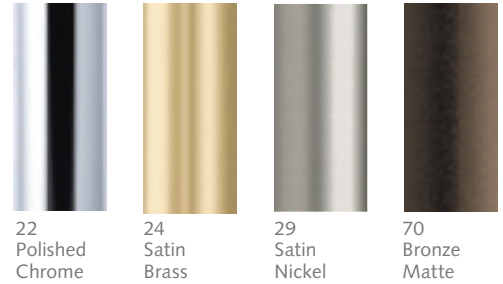

B801-20-XX
3/4" Brass Pole, 16' 4"
\$22.04/ft.

B124020-XX
End Cap Finial
\$36.13 ea.

B3357-XX
Riva Finial
\$117.44 ea.

B3363-XX
Alassio Finial
\$145.24 ea.

B3448-20-XX
Gota Finial
\$133.26 ea.

B3447-20-XX
Selva Finial
\$108.78 ea.

B124120-XX
Alea Finial
\$21.76 ea.

B11950-20-XX
Single Bracket
\$123.46 ea.

B122020-XX
Inside Mount Bracket
\$66.25 ea.

B11952-20-XX
Double Bracket
\$186.69 ea.

B125620-XX
Ring w/ Eyelet & Plastic Insert
\$7.60 ea.

B122920-XX
Swivel Elbow
\$147.54 ea.

2020SPL-23
Splice
\$12.70 ea.

Dresden Collection

1 1/8" Brass Pole Sets with Finials or a French Return

Recommended weight is 4 lbs/ft. depending on application.

Available Finishes XX = finish color

METAL - 1 1/8" Dresden Pole Sets

1 1/8" Dresden Pole, Brackets, Rings and Connectors

B801-28-XX
1 1/8" Brass Pole, 16' 4"
\$25.05/ft.

B11950-28-XX
Single Bracket
Wall or Ceiling
\$195.72 ea.

B11952-28-XX
Double Bracket
Wall
\$270.99 ea.