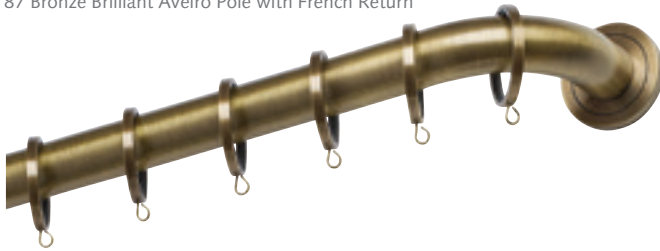

1 3/16" Aveiro Brackets, Ring, Splice and Batons

See all batons p. 23