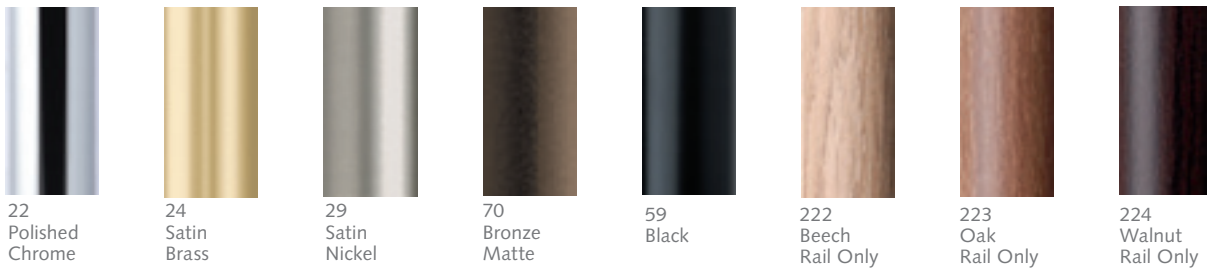

METAL – Dresden Traversing

223 Oak Foil Rail with 29 Satin Nickel Alassio Finial

70 Bronze Matte Rail with 70 Bronze Matte Roma Finial

22 Polished Chrome Rail with Ardea Finial and Socket

Available Finishes XX/XXX = finish color

22 Polished Chrome

24 Satin Brass

29 Satin Nickel

70 Bronze Matte

59 Black

222 Beech Rail Only

223 Oak Rail Only

224 Walnut Rail Only