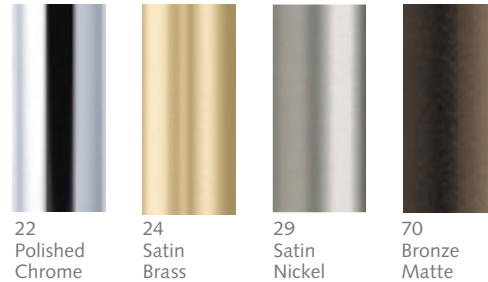

3/4" & 1 1/8" Brass Pole Sets

Pages 28-30

Lisbon Collection

1 3/16" Brass Pole Sets

Pages 31-32

Aveiro Collection

1 3/16" Stainless Steel Pole Sets

Page 33-34

Porto Collection

3/4" & 1 3/16 Wrought Iron Pole Sets

Pages 35-36

Dresden Collection

3/4" Brass Pole Sets

Recommended weight is 4 lbs/ft. depending on application.

Available Finishes XX = finish color

3/4" Dresden Components

B801-20-XX
3/4" Brass Pole, 16' 4"
\$22.04/ft.

B124020-XX
End Cap Finial
\$36.13 ea.

B3357-XX
Riva Finial
\$117.44 ea.

B3363-XX
Alassio Finial
\$145.24 ea.

B3448-20-XX
Gota Finial
\$133.26 ea.

B3447-20-XX
Selva Finial
\$108.78 ea.