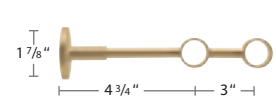

3/4" & 1 1/8" Brass Pole Sets

Pages 28-30

Lisbon Collection

1 3/16" Brass Pole Sets

Pages 31-32

Aveiro Collection

1 3/16" Stainless Steel Pole Sets

Page 33-34

Porto Collection

3/4" & 1 3/16 Wrought Iron Pole Sets

Pages 35-36

Dresden Collection

3/4" Brass Pole Sets

Recommended weight is 4 lbs/ft. depending on application.

Available Finishes XX = finish color

3/4" Dresden Components

B801-20-XX
3/4" Brass Pole, 16' 4"
\$22.04/ft.

B124020-XX
End Cap Finial
\$36.13 ea.

B3357-XX
Riva Finial
\$117.44 ea.

B3363-XX
Alassio Finial
\$145.24 ea.

B3448-20-XX
Gota Finial
\$133.26 ea.

B3447-20-XX
Selva Finial
\$108.78 ea.

B124120-XX
Alea Finial
\$21.76 ea.

B11950-20-XX
Single Bracket
\$123.46 ea.

B122020-XX
Inside Mount Bracket
\$66.25 ea.

B11952-20-XX
Double Bracket
\$186.69 ea.

B125620-XX
Ring w/ Eyelet & Plastic Insert
\$7.60 ea.