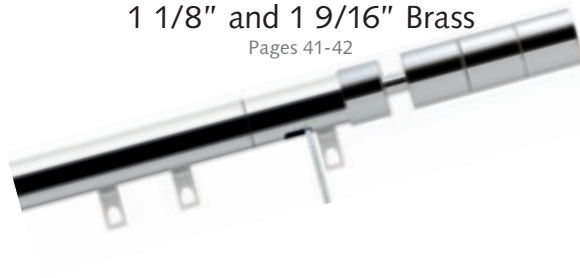

Dresden Cord Draw Traversing *NEW SIZE!*

1 1/8" and 1 9/16" Brass
Pages 41-42