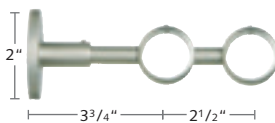

2230TOL-XX
Toledo Open
Wall Bracket
\$52.12 ea.

2230CIR-XX
Irati Closed
Ceiling Bracket
\$54.03 ea.

2230IRA-XX
Irati Closed
Wall Bracket
\$61.91 ea.

2230EVI-XX
Viana Extended Closed
Wall Bracket
\$56.99 ea.

2230DIR-XX
Double Irati
Wall Bracket
Not for use w/ grommets
\$67.53 ea.

2230OIM-XX
Open Inside Mount
Wall Bracket
\$29.52 ea.

2130SWI-XX
Swivel Corner
Connector
\$68.82 ea.

2330SHR-XX
Plastic Lined
Smooth Hollow Ring
w/ Clip-on Eyelet
\$5.12 ea.