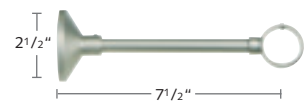

2230EVI-XX
Viana Extended Closed
Wall Bracket
$56.99 ea.