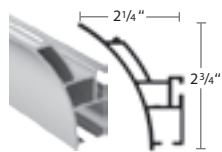

Stuttgart C-Rail Components

B8087057-XX
C Rail, 19.7'
$68.46/ft.