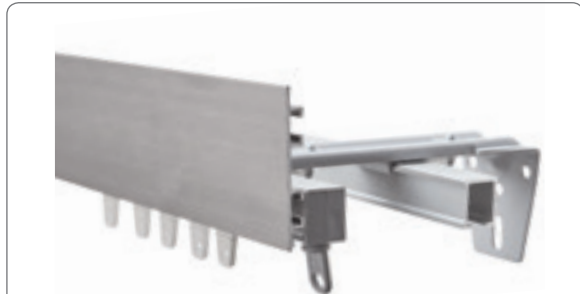

Stuttgart Flat Fascia *NEW!*

1 3/8" Flat Fascia for use with single or double Forest CS Track Systems

Recommended weight is 6 lbs/ft. using Forest CS Track.

Use Flat Fascia with a single or double Forest CS Track System, pages 3-4.

Bracket Count:

Up to 60" = 2 brackets	121-180" = 4 brackets
61-120" = 3 brackets	181-240" = 5 brackets

Available Finishes

XX = finish color

22
Polished
Chrome

29
Satin
Nickel

Flat Fascia Components