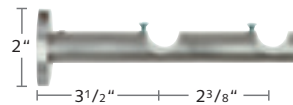

16 Stainless Steel Aveiro Pole with Clear Rollenbild Finsel

1 3/16" Aveiro Brackets, Ring, Splice and Batons

2230FRE-XX
French Return, 3 1/2" P
\$63.58 ea.

2230CYL-XX
Cylinder Wall Bracket
\$84.64 ea.

2230DCB-XX
Cylinder Double Wall Bracket
Not for use w/ grommets
\$138.39 ea.

2230CEI-XX
Cylinder Ceiling Bracket
\$93.89 ea.

2230OIM-XX
Open Inside Mount
Bracket
\$29.52 ea.

2130SWI-XX
Swivel Corner
Connector
\$68.82 ea.

2330FRI-XX
Flat Ring
w/ Plastic Insert
\$9.65 ea.

2030SPL-23
Pole Splice
\$12.70 ea.