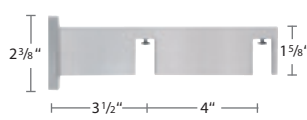

B11581-XX
Square Finial w/ Spacer
\$192.71 ea.

B1254015-XX
End Cap Finial
\$63.23 ea.

B11570-50-XX
Single Wall Bracket
\$173.20 ea.

B11570-80-XX
Single Wall Bracket
\$204.75 ea.

B11570-2-190-XX
Double Wall Bracket
\$245.69 ea.