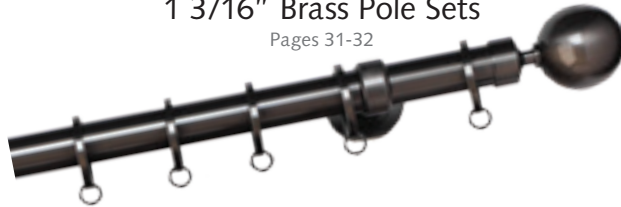

3/4" & 1 1/8" Brass Pole Sets

Pages 28-30

Lisbon Collection

1 3/16" Brass Pole Sets

Pages 31-32

Aveiro Collection

1 3/16" Stainless Steel Pole Sets

Page 33-34

Porto Collection

3/4" & 1 3/16 Wrought Iron Pole Sets

Pages 35-36

Dresden Collection

3/4" Brass Pole Sets

Recommended weight is 4 lbs/ft. depending on application.

Available Finishes XX = finish color

3/4" Dresden Components

B801-20-XX
3/4" Brass Pole, 16' 4"
\$22.04/ft.

B124020-XX
End Cap Finial
\$36.13 ea.

B3357-XX
Riva Finial
\$117.44 ea.

B3363-XX
Alassio Finial
\$145.24 ea.

B3448-20-XX
Gota Finial
\$133.26 ea.

B3447-20-XX
Selva Finial
\$108.78 ea.