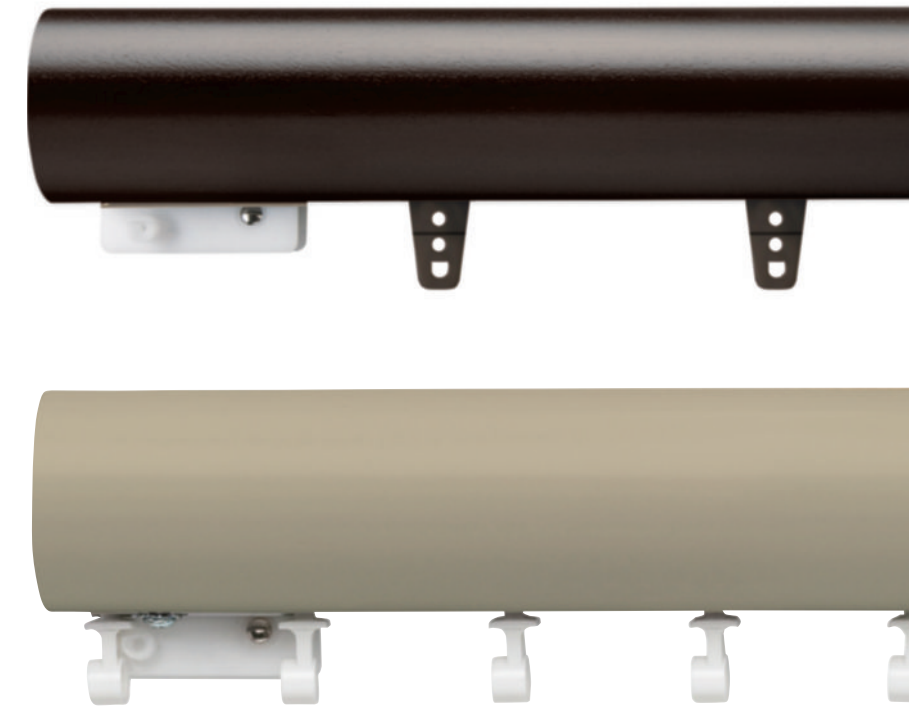

ENDCAPS

BUTTON BALL
Black Shown

ENDCAP White Shown. Available in: 1 3/4", 2", 3".

HOLDBACKS

HOLDBACK Estate Oak, White Shown.
Available in: 3", 4½".

HOLDBACK
Estate Oak Shown

POLES

1 3/4", 2" POLE
Dark Chocolate, Truffle, Black Shown.
Available in Smooth or Fluted; 4', 6', 8', 12'.

3" POLE
Estate Oak Shown.
Available in Smooth or Fluted; 6', 8', 12'.

ESTATE™

TR A V E R S E R O D S

The Estate™ 2" Rod Collections are the flagship of the Kirsch® Decorative Drapery Hardware product lines. Estate™ rods are decorative traversing drapery rods with heavy duty wheeled carriers that are designed to carry today's heavier draperies. Having set the interior design standard for decades, each of the three Estate™ collections are characterized by historically inspired finials, premium finishes, and precision-engineered components. Buckingham®, Designer Metals™, and Wood Trends™ Collections are featured in countless luxury venues and designer homes throughout the world.