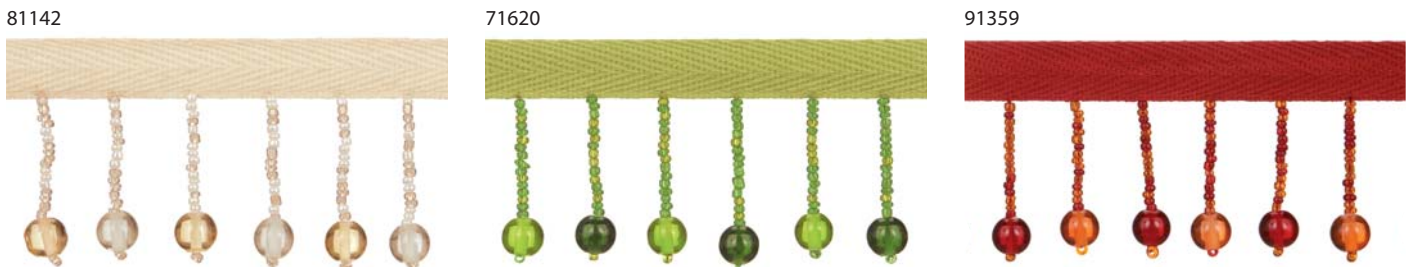

61576

20154

31777

3037 Spheres & Discs Fringe (4 colors)

81132

81131

20149

31771

Product Number	Product Description	Size [Euro]	Pack Size [Euro]	Size {USA}	Pack Size {USA}	Product Composition
3042	Flower Cluster Fringe	20mm	10m	7/8"	11 yds	85.AC 10.PO 5.GL
3047	Self Adhesive Flower Cluster Fringe	20mm	4 cards (2m ea.)	7/8"	4 cards (2.2yds ea.)	85.AC 10.PO 5.GL
3034	Matt Spheres Fringe	45mm	10m	1 3/4"	11 yds	85.AC 10.PO 5.GL
3043	Mini Square Mother of Pearl Fringe	24mm	10m	1 5/16"	11 yds	60.SH 30.PO 10.GL
3037	Spheres & Discs Fringe	60mm	10m	2 3/8"	11 yds	85.AC 10.PO 5.GL

3039 Striped Ball Fringe (7 colors)

3038 Acrylic Discs with Paint Fringe (6 colors)

3044 Glass Beaded Fringe (6 colors)

Product Number	Product Description	Size [Euro]	Pack Size [Euro]	Size {USA}	Pack Size {USA}	Product Composition
3039	Striped Ball Fringe	28mm	10m	1 1/8"	11yds	90.GL 10.PO
3038	Acrylic Discs with Paint Fringe	38mm	10m	1 1/2"	11yds	85.AC 10.PO 5.GL
3044	Glass Beaded Fringe	45mm	10m	1 3/4"	11yds	90.GL 10.CO