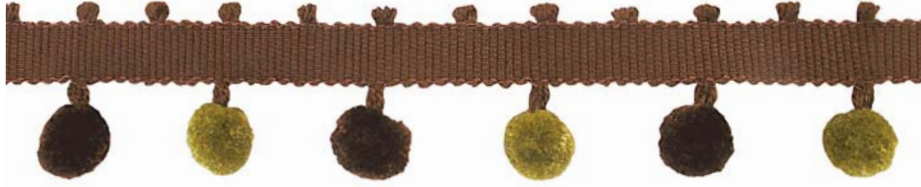

The hot contemporary accent colors lift and compliment each product, giving the range a wonderful aesthetic appeal.

21787 Pom Tassel

21788 Pom Rosette

21789 Bell Tassel

■ CHOCOLAT: The Trimmings

21785 Woven Pom Fringe

21783 Knitted Braid

21786 Knitted Pom Fringe

21780 Lip Cord

21781 Lip Cord

21784 Cut Fringe Braid

21782 Loop Fringe

■ CHOCOLAT: The Colors

CC01

CC02

CC03

CC04

Product Number	Product Description	Size [Euro]	Pack Size [Euro]	Size {USA}	Pack Size {USA}	Product Composition
21780	Lip Cord	5 mm	11 m	3/8"	12 yds	48.PO 35.RA 17.CO
21781	Lip Cord	10 mm	11 m	3/8"	12 yds	54.CO 26.RA 20.PO
21782	Loop Fringe	50 mm	11 m	2"	12 yds	100.RA
21783	Knitted Braid	22 mm	11 m	7/8"	12 yds	89.RA 11.PO
21784	Cut Fringe Braid	35 mm	11 m	1 3/8"	12 yds	92.RA 8.PO
21785	Woven Pom Fringe	35 mm	11 m	1 3/8"	12 yds	95.RA 5.PO
21786	Knitted Pom Fringe	38 mm	11 m	1 1/2"	12 yds	93.RA 7.PO
21787	Pom Tieback	135 mm Ta / 685 mm Em	4 units	5 1/4" Ta / 27" Em	4 units	51.RA 49.CO
21788	Pom Rosette	40 mm	4 units	1 1/2"	4 units	71.PL 29.RA
21789	Bell Tassel	55 mm Ta / 40 mm Loop	4 units	2 3/8" Ta / 1 1/2" Loop	4 units	100.RA